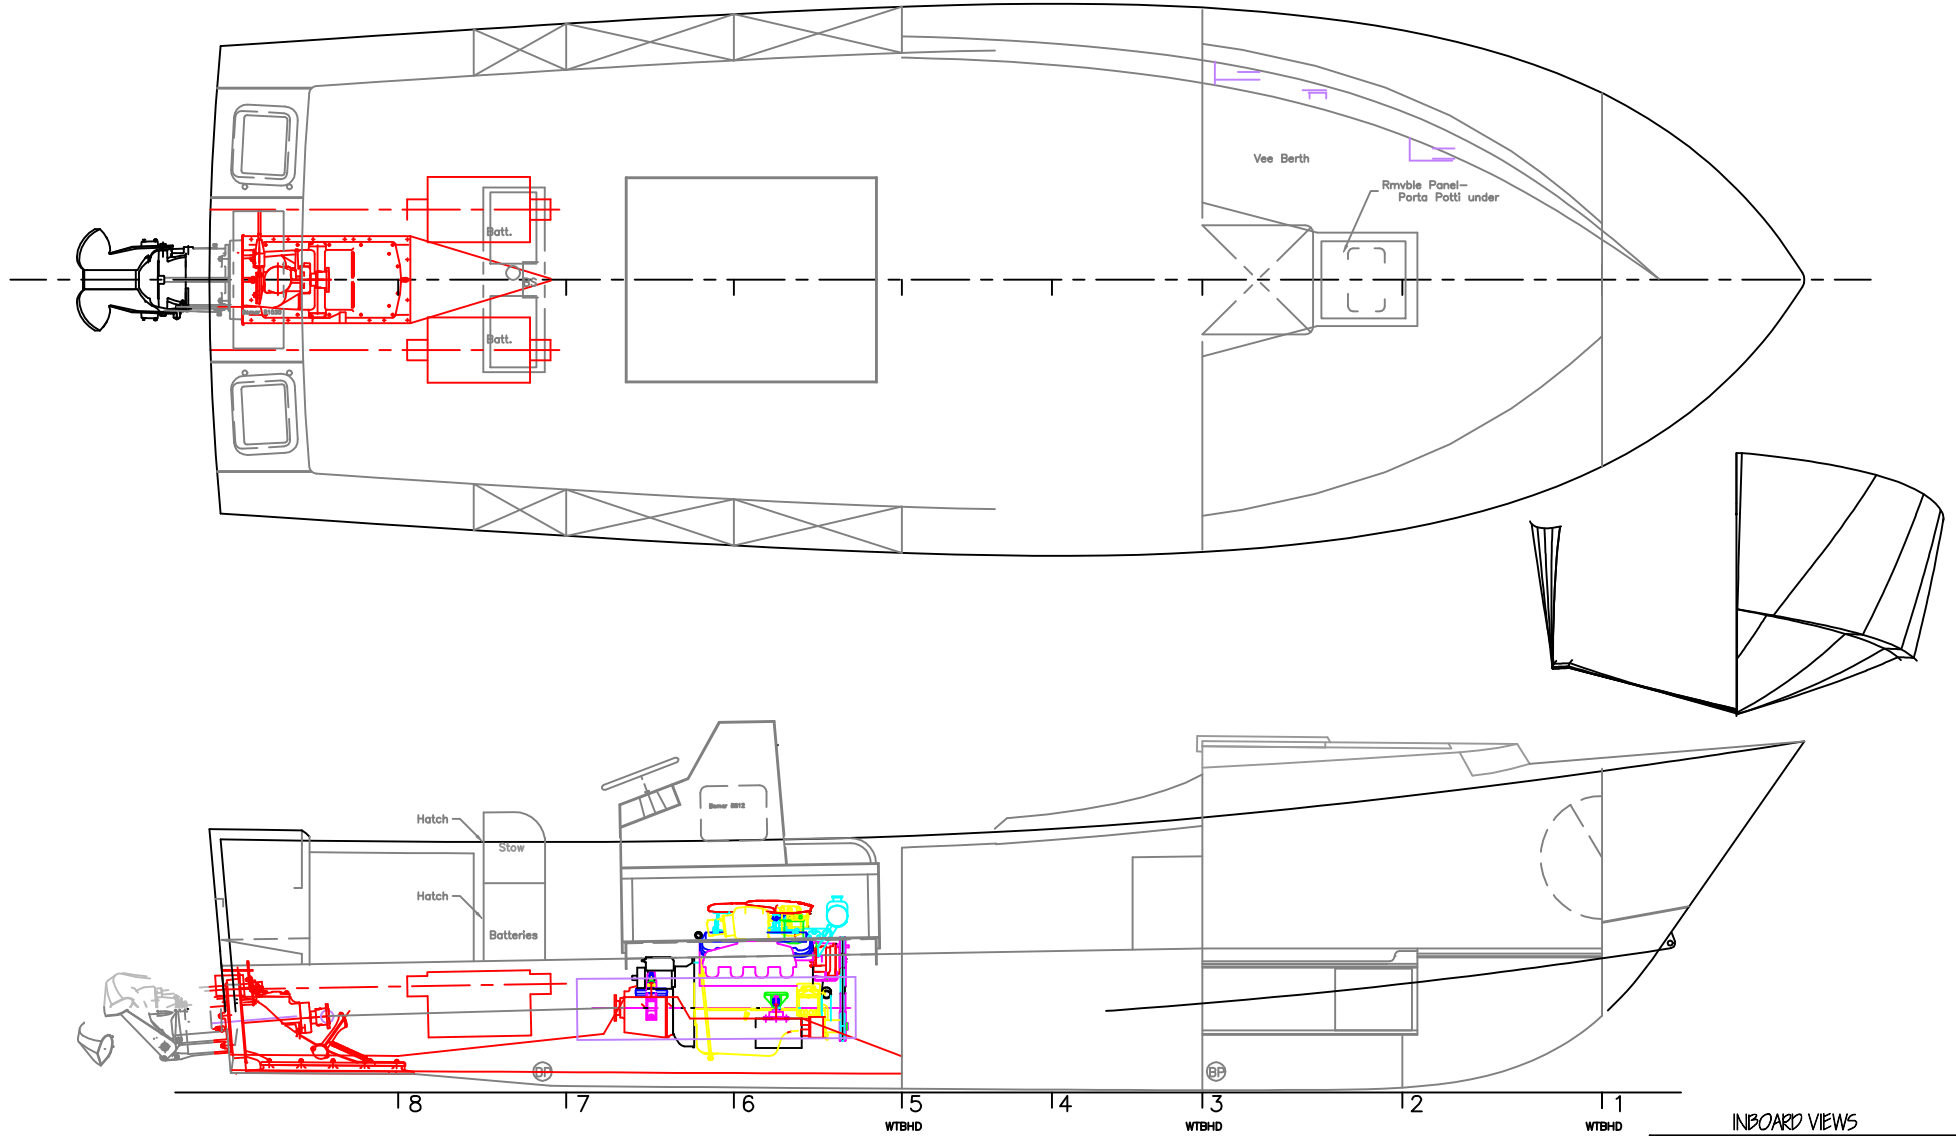

18 17 16 15 14 13 12 11

WTBHD

WTBHD

WTBHD

OUTBOARD VIEWS

25' 11" x 8' 11" JET SKIFF

For: Tom Dadd

SCALE 1/2" = 1' DATE 4-17-98

REV 5-28-98 SHEET

Winninghoff Boats, Inc.
Warehouse Lane, Rowley, MA 01969

DWG NO. 1641B

INBOARD VIEWS

25' 11" x 8' 11" JET SKIFF

For: Tom Dodd

SCALE 1/2" = 1'	DESIGNER WAL	DATE 4-17-98
REV	5-28-98	SHEET
 Winninghoff Boats, Inc. Warehouse Lane, Rowley, MA 01969		DWG NO. 1642B