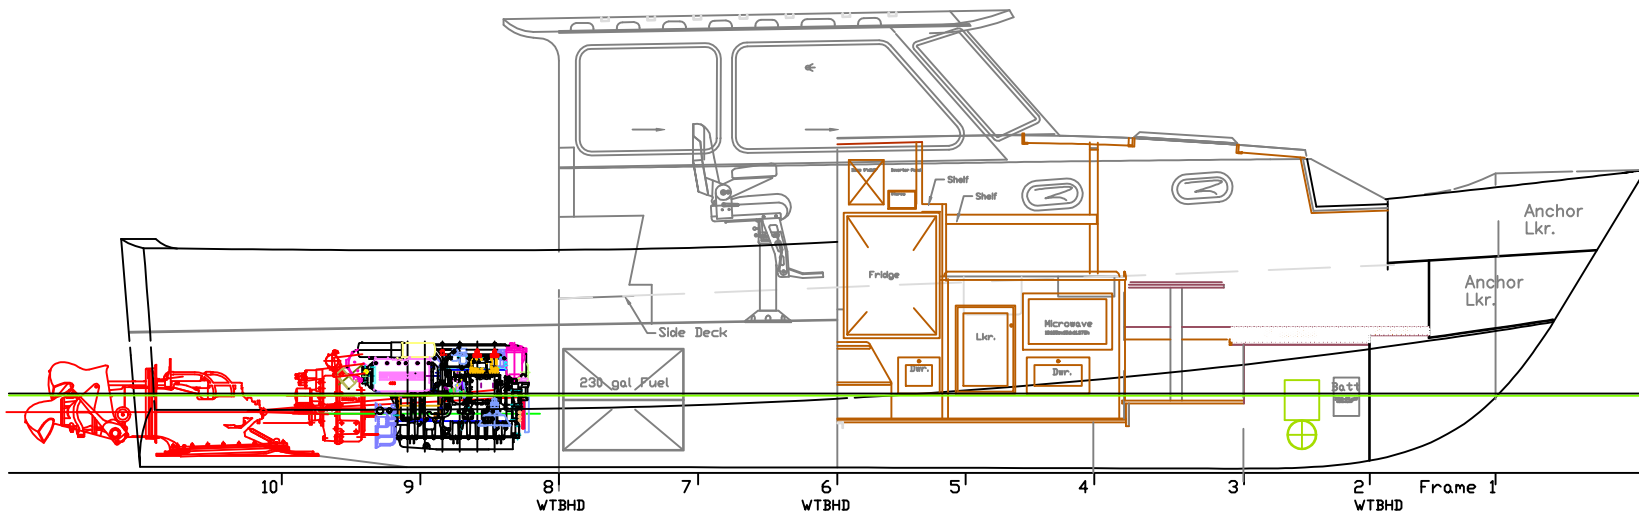

10' 9' 8' 7' 6' 5' 4' 3' 2' Frame 1

WTBHD WTBHD WTBHD

OUTBOARD VIEWS

10m Jet Weekender (32.8' x 11.3')			
For: Wally Gaye			
SCALE	DWG/DATE	DATE	
3/8" = 1'	WAL	9-22-99	
REV	DATE	SHEET	
	6/12/01		
Winninghoff Boats, Inc. Warehouse Lane, Rowley, MA 01868			DWG NO. 1722B

INBOARD VIEWS

10m Jet Weekender (32.8' x 11.3')			
For: Wally Gaye			
SCALE	DWG/REV	DATE	
3/8" = 1'	WAL	9-22-99	
REV	5/21/01	SHEET	
Winninghoff Boats, Inc. Warehouse Lane, Rowley, MA 01868			DWG NO. 17256