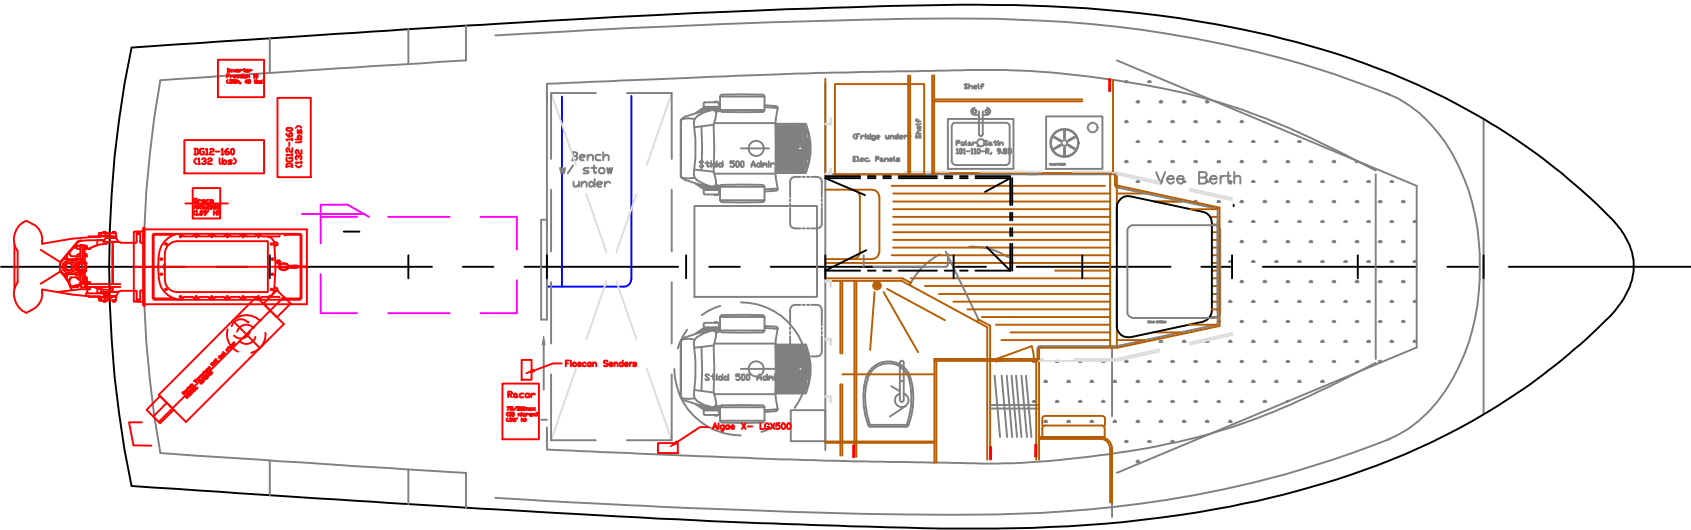

10' 9' 8' 7' 6' 5' 4' 3' 2' Frame 1

WTBHD WTBHD WTBHD

OUTBOARD VIEWS

10m Jet Weekender (32.8' x 11.3')			
For: Wally Gaye			
SCALE	DWG/DATE	DATE	
3/8" = 1'	WAL	9-22-99	
REV	DATE	SHEET	
	6/12/01		
Winninghoff Boats, Inc. Warehouse Lane, Rowley, MA 01868			DWG NO. 1722B

INBOARD VIEWS

10m Jet Weekender (32.8' x 11.3')			
For: Wally Gaye			
SCALE	DWG/REV	DATE	
3/8" = 1'	WAL	9-22-99	
REV	5/21/01	SHEET	
Winninghoff Boats, Inc. Warehouse Lane, Rowley, MA 01868			DWG NO. 17256